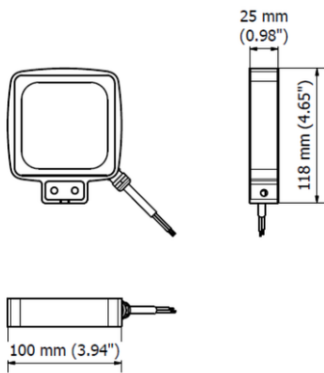

PRODUCT FEATURES

Power usage	17 W
Power supply	100-120 Vac
Light source	LED
Electrical connection	Cable 3 m (10 ft)
Color temperature	5000 K, CRI 80
Luminous flux	1300 lm
Efficiency	76 lm/W
Light beam angle	40°
Housing	Anodized aluminum
Front protection	Tempered glass
Protection index	IP67 (compatible with NEMA TYPE 12)
Impact resistance	IK06
Operating temperature	-20 °C to + 45 °C (-04 °F to +113 °F)
Weight	0,65 kg (1,41 lb)
Agency approvals	cURus in compliance with UL1598, CSA C22.2, CE, RoHs
Mounting	SRQFX01

NOTE: Installation Height: 1m