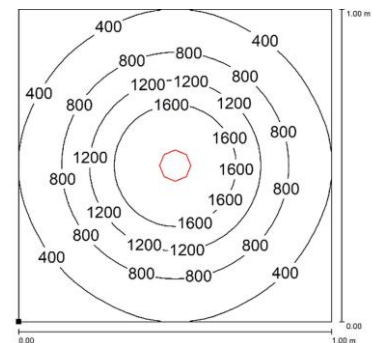

PRODUCT FEATURES

Power usage	17 W
Power supply	100-120 Vac
Light source	LED
Electrical connection	Cable 3 m (10 ft)
Color temperature	5000 K, CRI 80
Luminous flux	1300 lm
Efficiency	76 lm/W
Light beam angle	40°
Housing	Anodized aluminum
Front protection	Tempered glass
Protection index	IP67 (compatible with NEMA TYPE 12)
Impact resistance	IK06
Operating temperature	-20 °C to + 45 °C (-04 °F to +113 °F)
Weight	0,65 kg (1,41 lb)
Agency approvals	cURus in compliance with UL1598, CSA C22.2, CE, RoHs
Mounting	SRQFX01