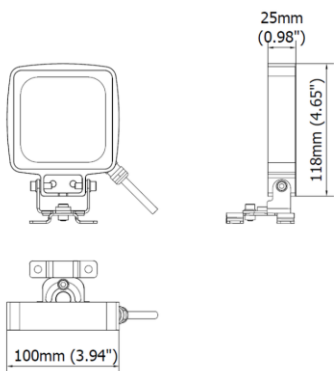

PRODUCT FEATURES

Power usage	17 W
Power supply	100-120 Vac
Light source	LED
Electrical connection	Cable 3 m (10 ft)
Color temperature	5000 K, CRI 80
Luminous flux	1300 lm
Efficiency	76 lm/W
Light beam angle	40°
Housing	Anodized aluminum
Front protection	Tempered glass
Protection index	IP67 (compatible with NEMA TYPE 12)
Impact resistance	IK06
Operating temperature	-20 °C to + 45 °C (-04 °F to +113 °F)
Weight	0,75 kg (1,65 lb)
Agency approvals	cURus in compliance with UL1598, CSA C22.2, CE, RoHs
Mounting	SRQFX01(included)

NOTE: Installation Height: 1m