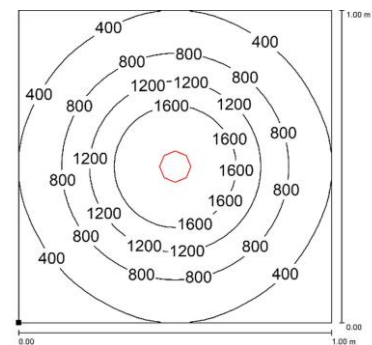

PRODUCT FEATURES

Power usage	17 W
Power supply	100-120 Vac
Light source	LED
Electrical connection	Cable 3 m (10 ft)
Color temperature	5000 K, CRI 80
Luminous flux	1300 lm
Efficiency	76 lm/W
Light beam angle	40°
Housing	Anodized aluminum
Front protection	Tempered glass
Protection index	IP67 (compatible with NEMA TYPE 12)
Impact resistance	IK06
Operating temperature	-20 °C to + 45 °C (-04 °F to +113 °F)
Weight	0,75 kg (1,65 lb)
Agency approvals	cURus in compliance with UL1598, CSA C22.2, CE, RoHs
Mounting	SRQFX01(included)