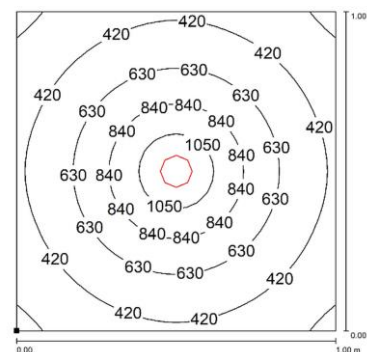

PRODUCT FEATURES

Power usage	17 W
Power supply	100-120 Vac
Light source	LED
Electrical connection	Cable 3 m (10 ft)
Color temperature	5000 K, CRI 80
Luminous flux	1200 lm
Efficiency	70 lm/W
Light beam angle	60°
Housing	Anodized aluminum
Front protection	Tempered glass
Protection index	IP67 (compatible with NEMA TYPE 12)
Impact resistance	IK06
Operating temperature	-20 °C to + 45 °C (-04 °F to +113 °F)
Weight	0,65 kg (1,41 lb)
Agency approvals	cURus in compliance with UL1598, CSA C22.2, CE, RoHs
Mounting	SRQFX01