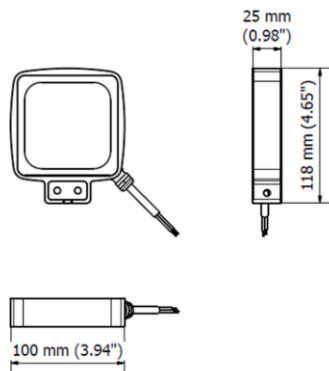

PRODUCT FEATURES

Power usage	17 W
Power supply	100-120 Vac
Light source	LED
Electrical connection	Cable 3 m (10 ft)
Color temperature	5000 K, CRI 80
Luminous flux	1200 lm
Efficiency	70 lm/W
Light beam angle	60°
Housing	Anodized aluminum
Front protection	Tempered glass
Protection index	IP67 (compatible with NEMA TYPE 12)
Impact resistance	IK06
Operating temperature	-20 °C to + 45 °C (-04 °F to +113 °F)
Weight	0,65 kg (1,41 lb)
Agency approvals	cURus in compliance with UL1598, CSA C22.2, CE, RoHs
Mounting	SRQFX01

NOTE: Installation Height: 1m