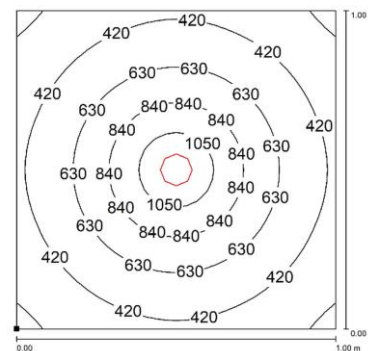

PRODUCT FEATURES

Power usage	17 W
Power supply	100-120 Vac
Light source	LED
Electrical connection	Cable 3 m (10 ft)
Color temperature	5000 K, CRI 80
Luminous flux	1200 lm
Efficiency	70 lm/W
Light beam angle	60°
Housing	Anodized aluminum
Front protection	Tempered glass
Protection index	IP67 (compatible with NEMA TYPE 12)
Impact resistance	IK06
Operating temperature	-20 °C to + 45 °C (-04 °F to +113 °F)
Weight	0,75 kg (1,65 lb)
Agency approvals	cURus in compliance with UL1598, CSA C22.2, CE, RoHs
Mounting	SRQFX01(included)