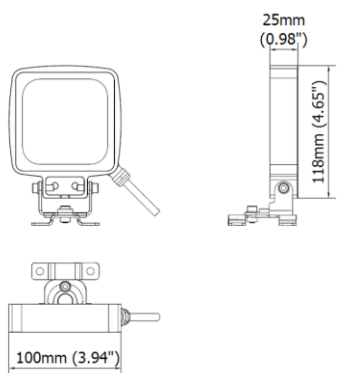

PRODUCT FEATURES

Power usage	17 W
Power supply	100-120 Vac
Light source	LED
Electrical connection	Cable 3 m (10 ft)
Color temperature	5000 K, CRI 80
Luminous flux	1200 lm
Efficiency	70 lm/W
Light beam angle	60°
Housing	Anodized aluminum
Front protection	Tempered glass
Protection index	IP67 (compatible with NEMA TYPE 12)
Impact resistance	IK06
Operating temperature	-20 °C to + 45 °C (-04 °F to +113 °F)
Weight	0,75 kg (1,65 lb)
Agency approvals	cURus in compliance with UL1598, CSA C22.2, CE, RoHs
Mounting	SRQFX01(included)

NOTE: Installation Height: 1m