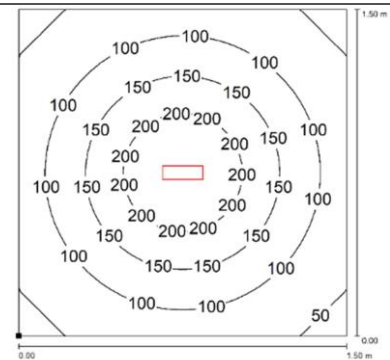

PRODUCT FEATURES

| | |
|------------------------------|-----------------------------------|
| Power usage | 6,5 W |
| Power supply | 24 Vdc |
| Light source | LED |
| Electrical connection | Cable 3m (10ft) |
| Color temperature | 5000K, CRI 80 |
| Luminous flux | 650 lm |
| Efficiency | 100 lm/W |
| Light beam angle | 120° |
| Housing | Anodized aluminum |
| Front protection | Tempered glass |
| Protection index | IP69K |
| Impact resistance | IK06 |
| Operating temperature | -20°C to + 45°C (-04°F to +113°F) |
| Weight | 0,75 kg (1,59 lb) |
| Agency approvals | CE, RoHS |

Mounting

NOTE: Installation Height: 1m