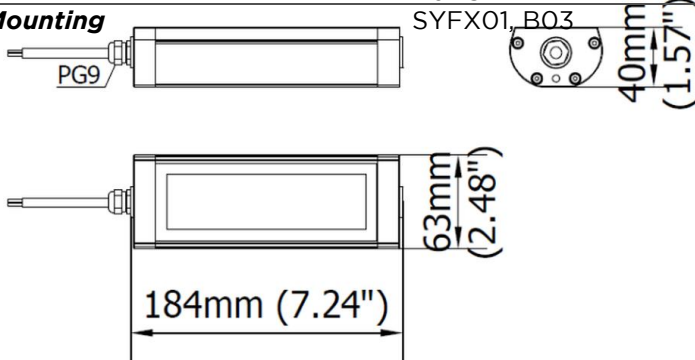

PRODUCT FEATURES

| | |
|------------------------------|-----------------------------------|
| Power usage | 6,5 W |
| Power supply | 24 Vdc |
| Light source | LED |
| Electrical connection | Cable 3m (10ft) |
| Color temperature | 5000K, CRI 80 |
| Luminous flux | 650 lm |
| Efficiency | 100 lm/W |
| Light beam angle | 120° |
| Housing | Anodized aluminum |
| Front protection | Tempered glass |
| Protection index | IP69K |
| Impact resistance | IK06 |
| Operating temperature | -20°C to + 45°C (-04°F to +113°F) |
| Weight | 0,75 kg (1,59 lb) |
| Agency approvals | CE, RoHS |

Mounting

NOTE: Installation Height: 1m