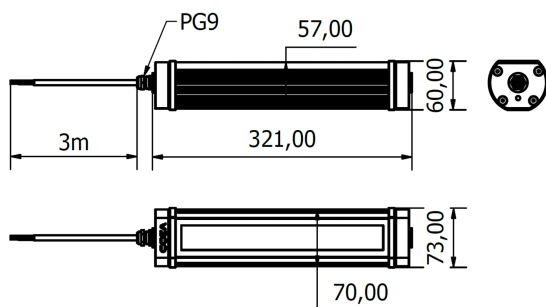

TA0221S03W

TRACKALPHA PRO

PRODUCT FEATURES

Power usage	13 W
Power supply	24 Vdc
Light source	LED
Electrical connection	Cable 3 m (10 ft)
Color temperature	5000 K, CRI 80
Luminous flux	1510 lm
Efficiency	116,00 lm/W
Light beam angle	120°
Housing	Anodized aluminum
Front protection	Tempered satin glass
Protection index	IP67 (compatible with NEMA TYPE 12)
Impact resistance	IK06
Operating temperature	-20 °C to + 45 °C (-04 °F to +113 °F)
Weight	1,40 kg (3,09 lb)
Agency approvals	cURus in compliance with UL2108, CSA C22.2, CE, RoHS
Mounting	TAFX02, TACLIP, B03

NOTE: Installation Height: 1m