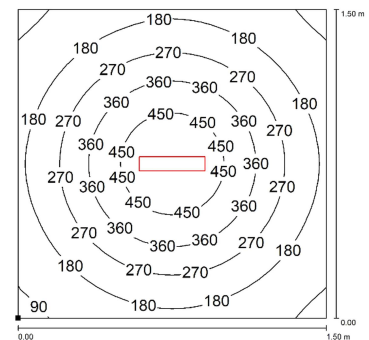

TA0221S03W

TRACKALPHA PRO

PRODUCT FEATURES

Power usage	13 W
Power supply	24 Vdc
Light source	LED
Electrical connection	Cable 3 m (10 ft)
Color temperature	5000 K, CRI 80
Luminous flux	1510 lm
Efficiency	116,00 lm/W
Light beam angle	120°
Housing	Anodized aluminum
Front protection	Tempered satin glass
Protection index	IP67 (compatible with NEMA TYPE 12)
Impact resistance	IK06
Operating temperature	-20 °C to + 45 °C (-04 °F to +113 °F)
Weight	1,40 kg (3,09 lb)
Agency approvals	cURus in compliance with UL2108, CSA C22.2, CE, RoHS
Mounting	TAFX02, TACLIP, B03

NOTE: Installation Height: 1m