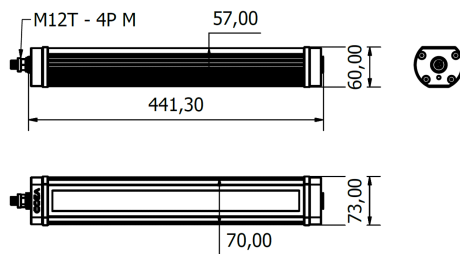

TA0321S02W

TRACKALPHA PRO

PRODUCT FEATURES

Power usage	19,5 W
Power supply	24 Vdc
Light source	LED
Electrical connection	M12-T 4P Male
Color temperature	5000 K, CRI 80
Luminous flux	2265 lm
Efficiency	116,00 lm/W
Light beam angle	120°
Housing	Anodized aluminum
Front protection	Tempered satin glass
Protection index	IP67 (compatible with NEMA TYPE 12)
Impact resistance	IK06
Operating temperature	-20 °C to + 45 °C (-04 °F to +113 °F)
Weight	1,65 kg (3,64 lb)
Agency approvals	cURus in compliance with UL2108, CSA C22.2, CE, RoHS
Mounting	TAFX02, TACLIP, B03

NOTE: Installation Height: 1m