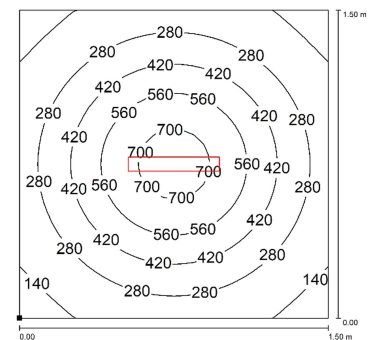

TA0321S02W

TRACKALPHA PRO

PRODUCT FEATURES

Power usage	19,5 W
Power supply	24 Vdc
Light source	LED
Electrical connection	M12-T 4P Male
Color temperature	5000 K, CRI 80
Luminous flux	2265 lm
Efficiency	116,00 lm/W
Light beam angle	120°
Housing	Anodized aluminum
Front protection	Tempered satin glass
Protection index	IP67 (compatible with NEMA TYPE 12)
Impact resistance	IK06
Operating temperature	-20 °C to + 45 °C (-04 °F to +113 °F)
Weight	1,65 kg (3,64 lb)
Agency approvals	cURus in compliance with UL2108, CSA C22.2, CE, RoHS
Mounting	TAFX02, TACLIP, B03