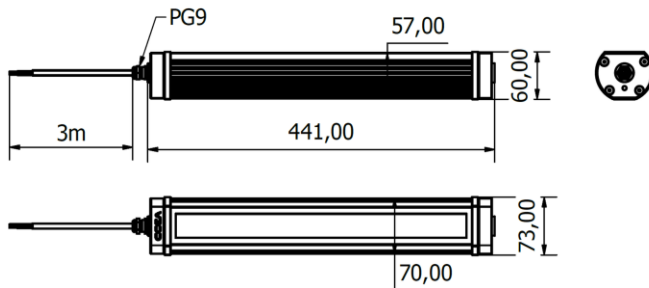

TA0321S03W

TRACKALPHA PRO

PRODUCT FEATURES

Power usage	19,5 W
Power supply	24 Vdc
Light source	LED
Electrical connection	Cable 3 m (10 ft)
Color temperature	5000 K, CRI 80
Luminous flux	2265 lm
Efficiency	116,00 lm/W
Light beam angle	120°
Housing	Anodized aluminum
Front protection	Tempered satin glass
Protection index	IP67 (compatible with NEMA TYPE 12)
Impact resistance	IK06
Operating temperature	-20 °C to + 45 °C (-04 °F to +113 °F)
Weight	1,85 kg (4,08 lb)
Agency approvals	cURus in compliance with UL2108, CSA C22.2, CE, RoHs
Mounting	TAFX02, TACLIP, B03

NOTE: Installation Height: 1m