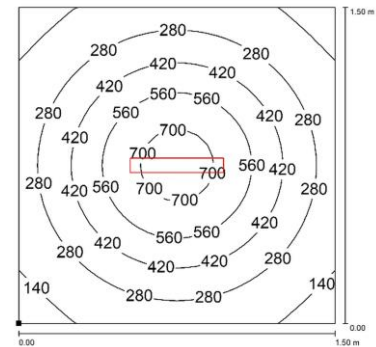

TA0321S03W

TRACKALPHA PRO

PRODUCT FEATURES

Power usage	19,5 W
Power supply	24 Vdc
Light source	LED
Electrical connection	Cable 3 m (10 ft)
Color temperature	5000 K, CRI 80
Luminous flux	2265 lm
Efficiency	116,00 lm/W
Light beam angle	120°
Housing	Anodized aluminum
Front protection	Tempered satin glass
Protection index	IP67 (compatible with NEMA TYPE 12)
Impact resistance	IK06
Operating temperature	-20 °C to + 45 °C (-04 °F to +113 °F)
Weight	1,85 kg (4,08 lb)
Agency approvals	cURus in compliance with UL2108, CSA C22.2, CE, RoHs
Mounting	TAFX02, TACLIP, B03