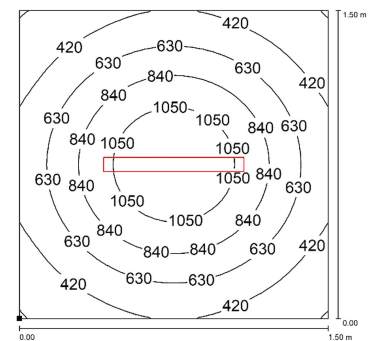

TA0521S02W

TRACKALPHA PRO

PRODUCT FEATURES

Power usage	32,5 W
Power supply	24 Vdc
Light source	LED
Electrical connection	M12-T 4P Male
Color temperature	5000 K, CRI 80
Luminous flux	3770 lm
Efficiency	116,00 lm/W
Light beam angle	120°
Housing	Anodized aluminum
Front protection	Tempered satin glass
Protection index	IP67 (compatible with NEMA TYPE 12)
Impact resistance	IK06
Operating temperature	-20 °C to + 45 °C (-04 °F to +113 °F)
Weight	2,55 kg (5,62 lb)
Agency approvals	cURus in compliance with UL2108, CSA C22.2, CE, RoHS
Mounting	TAFX02, TACLIP, B03