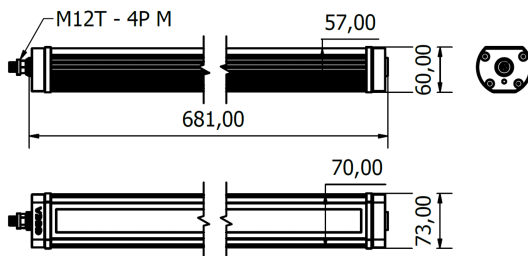

TA0521S02W

TRACKALPHA PRO

PRODUCT FEATURES

Power usage	32,5 W
Power supply	24 Vdc
Light source	LED
Electrical connection	M12-T 4P Male
Color temperature	5000 K, CRI 80
Luminous flux	3770 lm
Efficiency	116,00 lm/W
Light beam angle	120°
Housing	Anodized aluminum
Front protection	Tempered satin glass
Protection index	IP67 (compatible with NEMA TYPE 12)
Impact resistance	IK06
Operating temperature	-20 °C to + 45 °C (-04 °F to +113 °F)
Weight	2,55 kg (5,62 lb)
Agency approvals	cURus in compliance with UL2108, CSA C22.2, CE, RoHS
Mounting	TAFX02, TACLIP, B03

NOTE: Installation Height: 1m