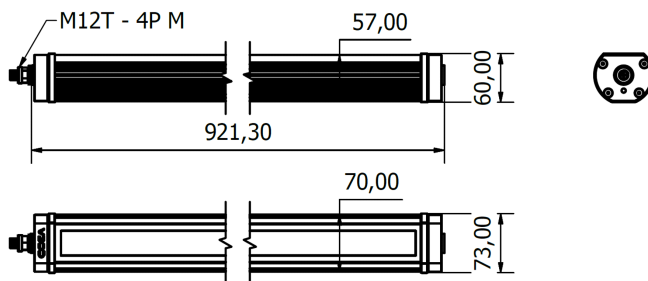

TA0721S02W

TRACKALPHA PRO

PRODUCT FEATURES

Power usage	45,5 W
Power supply	24 Vdc
Light source	LED
Electrical connection	M12-T 4P Male
Color temperature	5000 K, CRI 80
Luminous flux	5280 lm
Efficiency	116,00 lm/W
Light beam angle	120°
Housing	Anodized aluminum
Front protection	Tempered satin glass
Protection index	IP67 (compatible with NEMA TYPE 12)
Impact resistance	IK06
Operating temperature	-20 °C to + 45 °C (-04 °F to +113 °F)
Weight	3,30 kg (7,28 lb)
Agency approvals	cURus in compliance with UL2108, CSA C22.2, CE, RoHS
Mounting	TAFX02, TACLIP, B03

NOTE: Installation Height: 1m