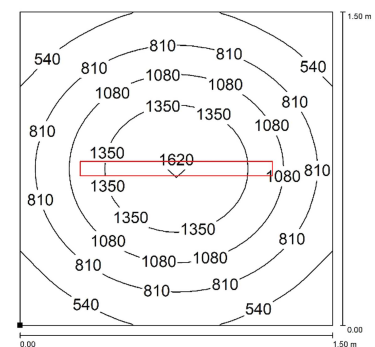

TA0721S02W

TRACKALPHA PRO

PRODUCT FEATURES

Power usage	45,5 W
Power supply	24 Vdc
Light source	LED
Electrical connection	M12-T 4P Male
Color temperature	5000 K, CRI 80
Luminous flux	5280 lm
Efficiency	116,00 lm/W
Light beam angle	120°
Housing	Anodized aluminum
Front protection	Tempered satin glass
Protection index	IP67 (compatible with NEMA TYPE 12)
Impact resistance	IK06
Operating temperature	-20 °C to + 45 °C (-04 °F to +113 °F)
Weight	3,30 kg (7,28 lb)
Agency approvals	cURus in compliance with UL2108, CSA C22.2, CE, RoHS
Mounting	TAFX02, TACLIP, B03