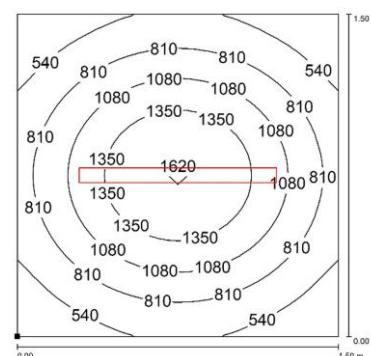

### PRODUCT FEATURES

<b>Power usage</b>	45,5 W
<b>Power supply</b>	120 Vac
<b>Light source</b>	LED
<b>Electrical connection</b>	M12-A 4P Male
<b>Color temperature</b>	5000 K, CRI 80
<b>Luminous flux</b>	4550 lm
<b>Efficiency</b>	100 lm/W
<b>Light beam angle</b>	120°
<b>Housing</b>	Anodized aluminum
<b>Front protection</b>	Tempered satin glass
<b>Protection index</b>	IP67 (compatible with NEMA TYPE 12)
<b>Impact resistance</b>	IK06
<b>Operating temperature</b>	-20 °C to + 45 °C (-04 °F to +113 °F)
<b>Weight</b>	3,40 kg (7,41 lb)
<b>Agency approvals</b>	cURus in compliance with UL1598, CSA C22.2, CE, RoHs
<b>Mounting</b>	TAFX02, TACLIP, B03