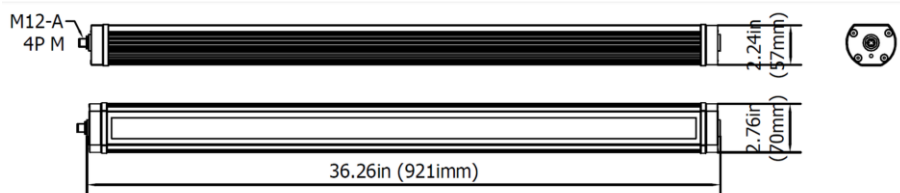

### PRODUCT FEATURES

<b>Power usage</b>	45,5 W
<b>Power supply</b>	120 Vac
<b>Light source</b>	LED
<b>Electrical connection</b>	M12-A 4P Male
<b>Color temperature</b>	5000 K, CRI 80
<b>Luminous flux</b>	4550 lm
<b>Efficiency</b>	100 lm/W
<b>Light beam angle</b>	120°
<b>Housing</b>	Anodized aluminum
<b>Front protection</b>	Tempered satin glass
<b>Protection index</b>	IP67 (compatible with NEMA TYPE 12)
<b>Impact resistance</b>	IK06
<b>Operating temperature</b>	-20 °C to + 45 °C (-04 °F to +113 °F)
<b>Weight</b>	3,40 kg (7,41 lb)
<b>Agency approvals</b>	cURus in compliance with UL1598, CSA C22.2, CE, RoHs
<b>Mounting</b>	TAFX02, TACLIP, B03

NOTE: Installation Height: 1m