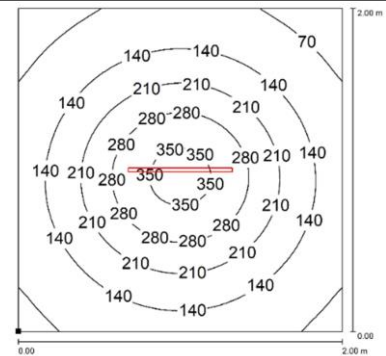

**PRODUCT FEATURES**

<b>Power usage</b>	20 W
<b>Power supply</b>	24 Vdc
<b>Light source</b>	LED
<b>Electrical connection</b>	Cable 3m (10ft) with M12A-3P Male
<b>Color temperature</b>	5000K, CRI 80
<b>Luminous flux</b>	1600 lm
<b>Efficiency</b>	80 lm/W
<b>Light beam angle</b>	120°
<b>Housing</b>	Anodized aluminum
<b>Front protection</b>	Opaline polycarbonate
<b>Protection index</b>	IP54
<b>Impact resistance</b>	IK06
<b>Operating temperature</b>	-20°C to + 45°C (-04°F to +113°F)
<b>Weight</b>	0,50 kg (1,10 lb)
<b>Agency approvals</b>	CE, RoHS
<b>Mounting</b>	CLIP24, B05