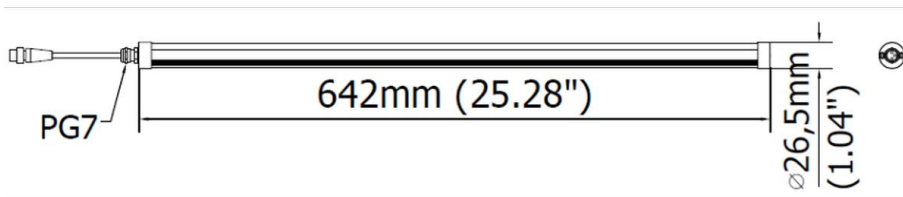

**PRODUCT FEATURES**

<b>Power usage</b>	20 W
<b>Power supply</b>	24 Vdc
<b>Light source</b>	LED
<b>Electrical connection</b>	Cable 3m (10ft) with M12A-3P Male
<b>Color temperature</b>	5000K, CRI 80
<b>Luminous flux</b>	1600 lm
<b>Efficiency</b>	80 lm/W
<b>Light beam angle</b>	120°
<b>Housing</b>	Anodized aluminum
<b>Front protection</b>	Opaline polycarbonate
<b>Protection index</b>	IP54
<b>Impact resistance</b>	IK06
<b>Operating temperature</b>	-20°C to + 45°C (-04°F to +113°F)
<b>Weight</b>	0,50 kg (1,10 lb)
<b>Agency approvals</b>	CE, RoHS
<b>Mounting</b>	CLIP24, B05

**NOTE:** Installation Height: 1m