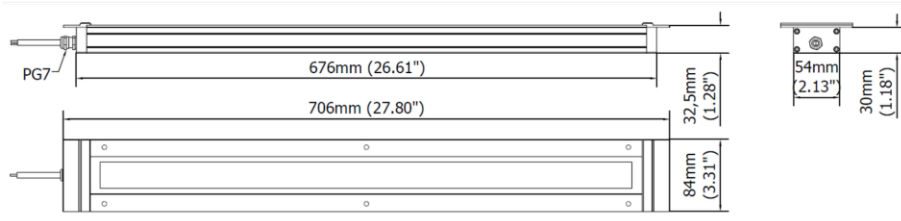

PRODUCT FEATURES

Power usage	32,5 W
Power supply	24 Vdc
Light source	LED
Electrical connection	Cable 3m (10ft)
Color temperature	5000K, CRI 80
Luminous flux	3300 lm
Efficiency	102 lm/W
Light beam angle	120°
Housing	Anodized aluminum
Front protection	Tempered satin glass
Protection index	IP69
Impact resistance	IK06
Operating temperature	-20°C to + 45°C (-04°F to +113°F)
Weight	1,85 kg (4,08 lb)
Agency approvals	CE, RoHS

Mounting

NOTE: Installation Height: 1m