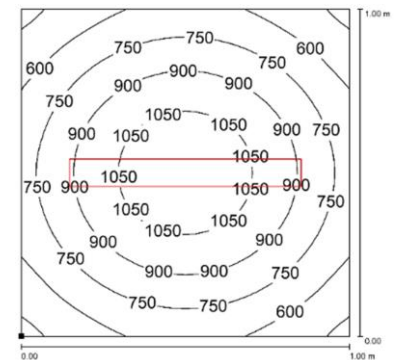

PRODUCT FEATURES

Power usage	32,5 W
Power supply	24 Vdc
Light source	LED
Electrical connection	Cable 3m (10ft)
Color temperature	5000K, CRI 80
Luminous flux	3300 lm
Efficiency	102 lm/W
Light beam angle	120°
Housing	Anodized aluminum
Front protection	Tempered satin glass
Protection index	IP69
Impact resistance	IK06
Operating temperature	-20°C to + 45°C (-04°F to +113°F)
Weight	1,85 kg (4,08 lb)
Agency approvals	CE, RoHS

Mounting

NOTE: Installation Height: 1m