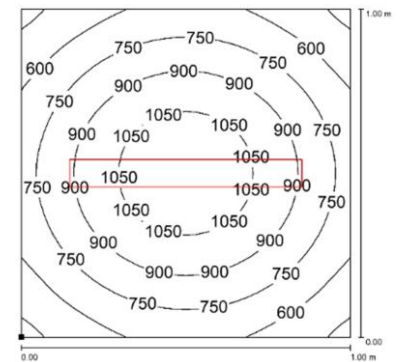

Mounting

NOTE: Installation Height: 1m