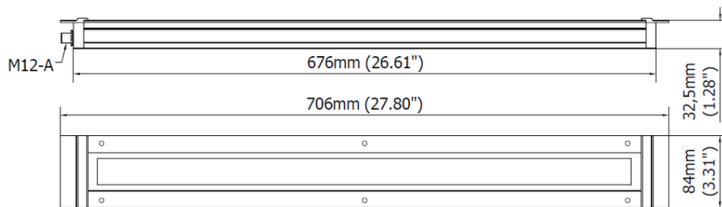

**PRODUCT FEATURES**

<b>Power usage</b>	32,5 W
<b>Power supply</b>	24 Vdc
<b>Light source</b>	LED
<b>Electrical connection</b>	M12-A 4P Male
<b>Color temperature</b>	5000K, CRI 80
<b>Luminous flux</b>	3300 lm
<b>Efficiency</b>	102 lm/W
<b>Light beam angle</b>	120°
<b>Housing</b>	Anodized aluminum
<b>Front protection</b>	Tempered satin glass
<b>Protection index</b>	IP67
<b>Impact resistance</b>	IK06
<b>Operating temperature</b>	-20°C to + 45°C (-04°F to +113°F)
<b>Weight</b>	1,70 kg (3,73 lb)
<b>Agency approvals</b>	CE, RoHS

**Mounting**

**NOTE:** Installation Height: 1m