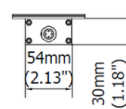

**PRODUCT FEATURES**

<b>Power usage</b>	32,5 W
<b>Power supply</b>	24 Vdc
<b>Light source</b>	LED
<b>Electrical connection</b>	M12-A 4P Male
<b>Color temperature</b>	5000K, CRI 80
<b>Luminous flux</b>	3300 lm
<b>Efficiency</b>	102 lm/W
<b>Light beam angle</b>	120°
<b>Housing</b>	Anodized aluminum
<b>Front protection</b>	Tempered satin glass
<b>Protection index</b>	IP67
<b>Impact resistance</b>	IK06
<b>Operating temperature</b>	-20°C to + 45°C (-04°F to +113°F)
<b>Weight</b>	1,70 kg (3,73 lb)
<b>Agency approvals</b>	CE, RoHS

**Mounting**

**NOTE:** Installation Height: 1m