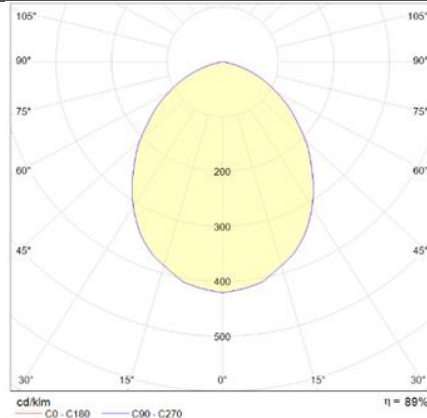

OPTICAL FEATURES

Model	N° and Type of LEDs	LED Lifespan	Light Color	CRI	Light Beam Angle	Luminous Flux	Efficiency
VE0221S01	42 Mid Power LED	60 000 h L70 **	5,000 K	80	Diffuse 120°	~ 1,300 lm	~ 100 lm/W
VE0221S02	42 Mid Power LED	60 000 h L70 **	5,000 K	80	Diffuse 120°	~ 1,300 lm	~ 100 lm/W
VE0321S01	63 Mid Power LED	60 000 h L70 **	5,000 K	80	Diffuse 120°	~ 2,000 lm	~ 102 lm/W
VE0321S02	63 Mid Power LED	60 000 h L70 **	5,000 K	80	Diffuse 120°	~ 2,000 lm	~ 102 lm/W
VE0521S01	105 Mid Power LED	60 000 h L70 **	5,000 K	80	Diffuse 120°	~ 3,300 lm	~ 101 lm/W
VE0521S02	105 Mid Power LED	60 000 h L70 **	5,000 K	80	Diffuse 120°	~ 3,330 lm	~ 101 lm/W

** Flow beam reduced by less than 30% after 60,000 hours

PHOTOMETRIC DIAGRAMS

120° Flow beam

VE0221S01
VE0221S02

VE0321S01
VE0321S02

VE0521S01
VE0521S02