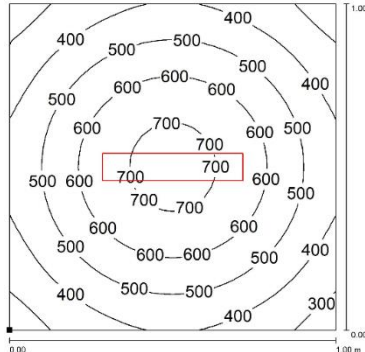

OPTICAL FEATURES

Model	N° and Type of LEDs	LED Lifespan	Light Color	CRI	Light Beam Angle	Luminous Flux	Efficiency
VE0221S01	42 Mid Power LED	60 000 h L70 **	5,000 K	80	Diffuse 120°	~ 1,300 lm	~ 100 lm/W
VE0221S02	42 Mid Power LED	60 000 h L70 **	5,000 K	80	Diffuse 120°	~ 1,300 lm	~ 100 lm/W
VE0321S01	63 Mid Power LED	60 000 h L70 **	5,000 K	80	Diffuse 120°	~ 2,000 lm	~ 102 lm/W
VE0321S02	63 Mid Power LED	60 000 h L70 **	5,000 K	80	Diffuse 120°	~ 2,000 lm	~ 102 lm/W
VE0521S01	105 Mid Power LED	60 000 h L70 **	5,000 K	80	Diffuse 120°	~ 3,300 lm	~ 101 lm/W
VE0521S02	105 Mid Power LED	60 000 h L70 **	5,000 K	80	Diffuse 120°	~ 3,330 lm	~ 101 lm/W

** Flow beam reduced by less than 30% after 60,000 hours

PHOTOMETRIC DIAGRAMS

120° Flow beam

VE0221S01
VE0221S02

VE0321S01
VE0321S02

VE0521S01
VE0521S02

Distance graphic: 1m

PLUG OPTION M12 Cable Connector