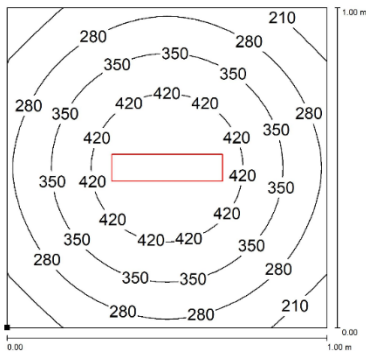

OPTICAL FEATURES

Model	N° and Type of LEDs	LED Lifespan	Light Color	CRI	Light Beam Angle	Luminous Flux	Efficiency
VE0221S01	42 Mid Power LED	60 000 h L70 **	5,000 K	80	Diffuse 120°	~ 1,300 lm	~ 100 lm/W
VE0221S02	42 Mid Power LED	60 000 h L70 **	5,000 K	80	Diffuse 120°	~ 1,300 lm	~ 100 lm/W
VE0321S01	63 Mid Power LED	60 000 h L70 **	5,000 K	80	Diffuse 120°	~ 2,000 lm	~ 102 lm/W
VE0321S02	63 Mid Power LED	60 000 h L70 **	5,000 K	80	Diffuse 120°	~ 2,000 lm	~ 102 lm/W
VE0521S01	105 Mid Power LED	60 000 h L70 **	5,000 K	80	Diffuse 120°	~ 3,300 lm	~ 101 lm/W
VE0521S02	105 Mid Power LED	60 000 h L70 **	5,000 K	80	Diffuse 120°	~ 3,330 lm	~ 101 lm/W

** Flow beam reduced by less than 30% after 60,000 hours

PHOTOMETRIC DIAGRAMS

120° Flow beam

VE0221S01
VE0221S02

VE0321S01
VE0321S02

VE0521S01
VE0521S02

Distance graphic: 1m

PLUG OPTION M12 Cable Connector

Product pictures	Description	Code product
	M12 4P (F) COD.A with cable L.16ft (5m)	M12AFC5UL

ORDER CODES

Model	Description
VE0221S01	VEGA, 13.62"(346mm), 120°, 13W, 24Vdc, CABLE 10ft(3m)
VE0221S02	VEGA, 13.62"(346mm), 120°, 13W, 24Vdc, M12-A 4P Male
VE0321S01	VEGA, 18.35"(466mm), 120°, 19.5W, 24Vdc, CABLE 10ft(3m)
VE0321S02	VEGA, 18.35"(466mm), 120°, 19.5W, 24Vdc, M12-A 4P Male
VE0521S01	VEGA, 27.80"(706mm), 120°, 32.5W, 24Vdc, CABLE 10ft(3m)
VE0521S02	VEGA, 27.80"(706mm), 120°, 32.5W, 24Vdc, M12-A 4P Male
M12AFC5UL	PRE-ASSEMBLED M12 4Pin, FEMALE, A Coding, CABLE 5mt, UL