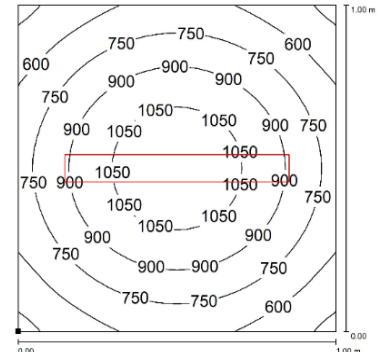

OPTICAL FEATURES

Model	N° and Type of LEDs	LED Lifespan	Light Color	CRI	Light Beam Angle	Luminous Flux	Efficiency
VE0221S01	42 Mid Power LED	60 000 h L70 **	5,000 K	80	Diffuse 120°	~ 1,300 lm	~ 100 lm/W
VE0221S02	42 Mid Power LED	60 000 h L70 **	5,000 K	80	Diffuse 120°	~ 1,300 lm	~ 100 lm/W
VE0321S01	63 Mid Power LED	60 000 h L70 **	5,000 K	80	Diffuse 120°	~ 2,000 lm	~ 102 lm/W
VE0321S02	63 Mid Power LED	60 000 h L70 **	5,000 K	80	Diffuse 120°	~ 2,000 lm	~ 102 lm/W
VE0521S01	105 Mid Power LED	60 000 h L70 **	5,000 K	80	Diffuse 120°	~ 3,300 lm	~ 101 lm/W
VE0521S02	105 Mid Power LED	60 000 h L70 **	5,000 K	80	Diffuse 120°	~ 3,330 lm	~ 101 lm/W

** Flow beam reduced by less than 30% after 60,000 hours

PHOTOMETRIC DIAGRAMS

120° Flow beam

VE0221S01
VE0221S02

VE0321S01
VE0321S02

VE0521S01
VE0521S02

Distance graphic: 1m

PLUG OPTION M12 Cable Connector

Product pictures	Description	Code product
	M12 4P (F) COD.A with cable L.16ft (5m)	M12AFC5UL

ORDER CODES

Model	Description
VE0221S01	VEGA, 13.62"(346mm), 120°, 13W, 24Vdc, CABLE 10ft(3m)
VE0221S02	VEGA, 13.62"(346mm), 120°, 13W, 24Vdc, M12-A 4P Male
VE0321S01	VEGA, 18.35"(466mm), 120°, 19.5W, 24Vdc, CABLE 10ft(3m)
VE0321S02	VEGA, 18.35"(466mm), 120°, 19.5W, 24Vdc, M12-A 4P Male
VE0521S01	VEGA, 27.80"(706mm), 120°, 32.5W, 24Vdc, CABLE 10ft(3m)
VE0521S02	VEGA, 27.80"(706mm), 120°, 32.5W, 24Vdc, M12-A 4P Male
M12AFC5UL	PRE-ASSEMBLED M12 4Pin, FEMALE, A Coding, CABLE 5mt, UL