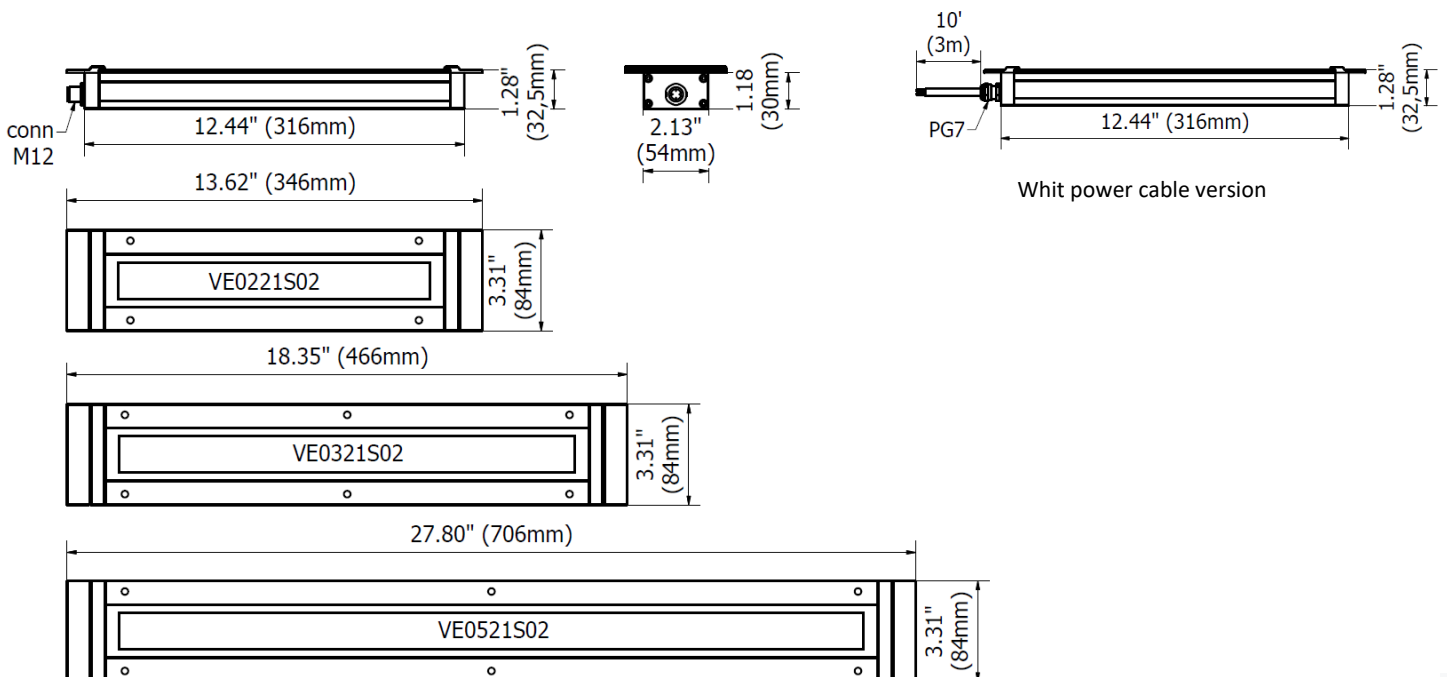

- Extra-slim housing made of aluminum alloy
- 3 sizes from 13.62 in (346 mm) to 27.80 in (706 mm)
- Recessed mount light
- High grade of protection IP69 (with cable) / IP67 (with M12 connector)
- Protection from reverse polarity
- Operating temperature from -4°F to 113°F (-20°C to + 55°C)
- LED lifespan > 60,000 h (L 70)
- Light color 5,000 K - CRI 80
- 24 Vdc via M12 or 10ft. (3m) Cable for more flexibility
- Class III IEC

DIMENSIONS

MECHANICAL FEATURES

Model	VE0221S01	VE0221S02	VE0321S01	VE0321S02	VE0521S01	VE0521S02
Casing Material	Anodized extruded aluminum					
Side Caps	Anodized aluminum					
Surface Treatment	Standard: 10 microns of natural aluminum solution oxidation					
Front Glass	0.16 in (4 mm), thick, extra clear tempered screen-printed glass					
Weight (excluding accessories)	~2.20 lb 1.00 kg	~1.98 lb 0.90 kg	~2.65 lb 1.20 kg	~2.43 lb 1.10 kg	~3.86 lb 1.75 kg	~3.64 lb 1.65 kg
Protection Index	IP69 Compatible with NEMA Type 12	IP67 Compatible with NEMA Type 12	IP69 Compatible with NEMA Type 12	IP67 Compatible with NEMA Type 12	IP69 Compatible with NEMA Type 12	IP67 Compatible with NEMA Type 12
Impact Resistance	1.00 N m/s	1.00 N m/s	1.00 N m/s	1.00 N m/s	1.00 N m/s	1.00 N m/s
Operating Temperature	-4°F (-20°C) to +113°F (+45°C)					
Installation	Screw 8-32 or (M5)					

Product pictures	Description	Code product
	M12 4P (F) COD.A with cable L.16ft (5m)	M12AFC5UL

ORDER CODES

Model	Description
VE0221S01	VEGA, 13.62"(346mm), 120°, 13W, 24Vdc, CABLE 10ft(3m)
VE0221S02	VEGA, 13.62"(346mm), 120°, 13W, 24Vdc, M12-A 4P Male
VE0321S01	VEGA, 18.35"(466mm), 120°, 19.5W, 24Vdc, CABLE 10ft(3m)
VE0321S02	VEGA, 18.35"(466mm), 120°, 19.5W, 24Vdc, M12-A 4P Male
VE0521S01	VEGA, 27.80"(706mm), 120°, 32.5W, 24Vdc, CABLE 10ft(3m)
VE0521S02	VEGA, 27.80"(706mm), 120°, 32.5W, 24Vdc, M12-A 4P Male
M12AFC5UL	PRE-ASSEMBLED M12 4Pin, FEMALE, A Coding, CABLE 5mt, UL